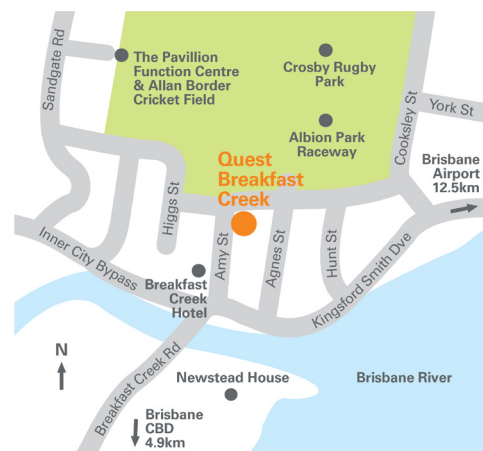

LOCATION

*Please visit questapartments.com.au to view booking terms and conditions.