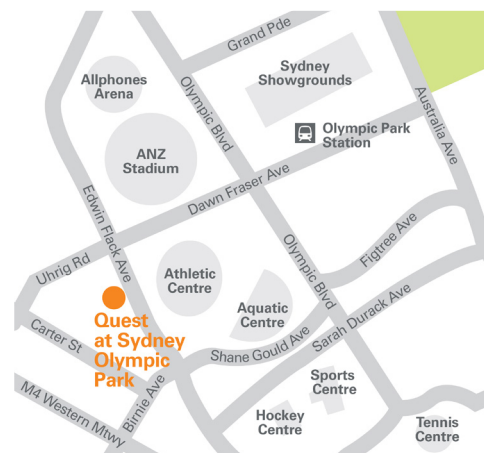

LOCATION

*Please visit questapartments.com.au to view booking terms and conditions.

Visit questatsydneyolympicpark.com.au
or call +61 2 9033 2000