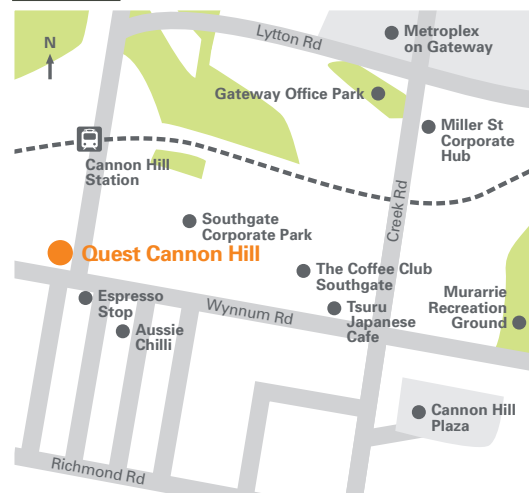

LOCATION

*Please visit questapartments.com.au to view booking terms and conditions.

Visit questcannonhill.com.au
or call 07 3556 6000