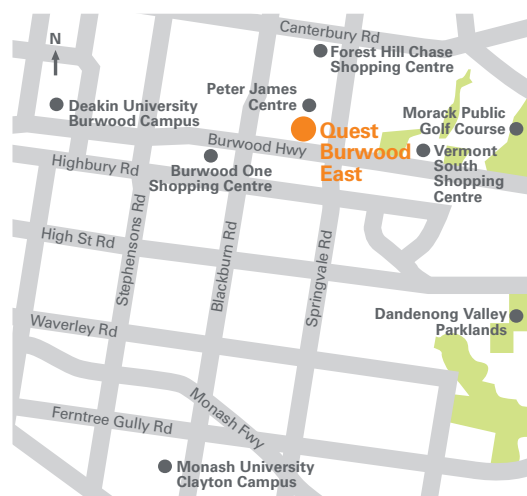

LOCATION

Visit questburwoodeast.com.au
or call +61 3 9069 6888