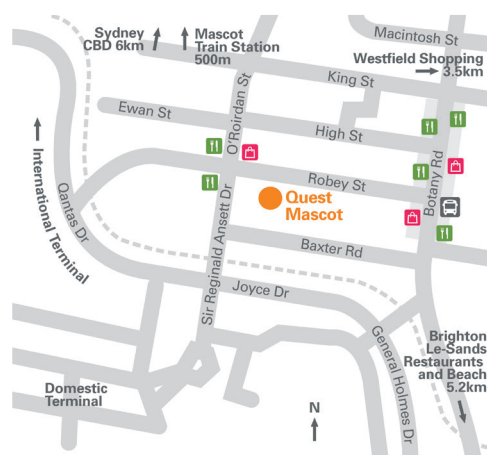

QUEST MASCOT FACT SHEET

PROPERTY CONTACT DETAILS

Street Address:	108 - 114 Robey Street Mascot NSW 2020
Telephone:	+61 2 9366 3900
Facsimile:	+61 2 9366 3999
Email:	questmascot@questapartments.com.au
Property Website:	questmascot.com.au
GDS:	QG

PLACES OF INTEREST

Mascot Local Shopping Precinct	500m
The Grounds of Alexandria Restaurants/Cafés	2.5km
Golf Clubs - Lakes, Kogarah, Botany	2.6km
Westfield Shopping Centre – Eastgardens	3.5km
Brighton-Le-Sands Beach & Alfresco Dining	5.6km
Eastern Suburbs Beaches–Maroubra, La Perouse, Coogee	5km
Randwick Racecourse, SCG, Moore Park	5km
Sydney CBD	6km

TRANSPORT

Mascot Train Station	500m
Sydney Airport - Kingsford	500m
Bus Routes 400, 401, 309, 310	500m

LOCATION

*Please visit questapartments.com.au to view booking terms and conditions.

Visit questmascot.com.au
or call +61 2 9366 3900