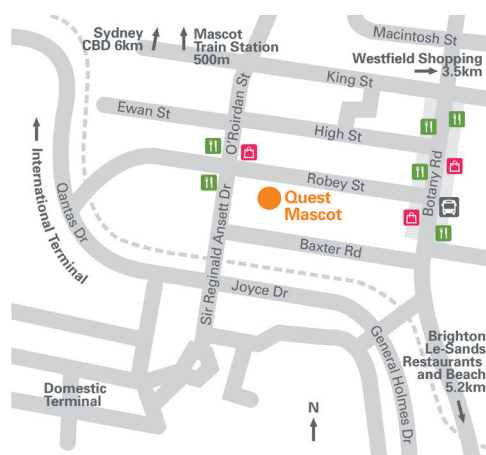

QUEST MASCOT FACT SHEET

PROPERTY CONTACT DETAILS

Street Address:	108 - 114 Robey Street Mascot NSW 2020
Telephone:	+61 2 9366 3900
Facsimile:	+61 2 9366 3999
Email:	questmascot@questapartments.com.au
Property Website:	questmascot.com.au
GDS:	QG

PLACES OF INTEREST

Mascot Local Shopping Precinct	500m
The Grounds of Alexandria Restaurants/Cafés	2.5km
Golf Clubs - Lakes, Kogarah, Botany	2.6km
Westfield Shopping Centre – Eastgardens	3.5km
Brighton-Le-Sands Beach & Alfresco Dining	5.6km
Eastern Suburbs Beaches–Maroubra, La Perouse, Coogee	5km
Randwick Racecourse, SCG, Moore Park	5km
Sydney CBD	6km

TRANSPORT

Mascot Train Station	500m
Sydney Airport - Kingsford	500m
Bus Routes 400, 401, 309, 310	500m

LOCATION

*Please visit questapartments.com.au to view booking terms and conditions.

Visit questmascot.com.au
or call +61 2 9366 3900